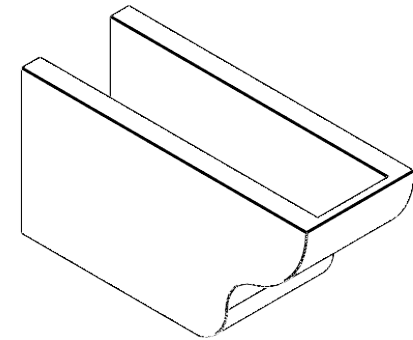

ITEM NUMBER: RFTURO060X08000X16000X008GRN00RCPR

6"W X 8"H X 16"L TIMBERTHANE ROUGH CEDAR GREENSBORO FAUX WOOD OPEN RAFTER TAIL, 8"L END, PRIMED TAN

SIDE PROFILE

ISOMETRIC

FRONT PROFILE

GENERATED DATE : 03/02/2023

EKENA MILLWORK
2300 WEST MAIN ST.
CLARKSVILLE, TX 75426
TOLL FREE: 866-607-0453
WWW.EKENAMILLWORK.COM

NOTES

1. INSTALLATION TO BE COMPLETED IN ACCORDANCE WITH MANUFACTURER'S SPECIFICATIONS.
2. DRAWING MAY NOT BE TO SCALE
3. THIS DRAWING IS INTENDED FOR DESIGN AND PLANNING PURPOSES ONLY.
4. ALL INFORMATION CONTAINED HEREIN WAS CURRENT AT THE TIME OF DEVELOPMENT BUT MUST BE REVIEWED AND APPROVED BY THE PRODUCT MANUFACTURER TO BE CONSIDERED ACCURATE.
5. TIMBERTHANE ARCHITECTURAL PRODUCTS ARE MADE FROM HIGH DENSITY URETHANE AND COME FACTORY PRIMED