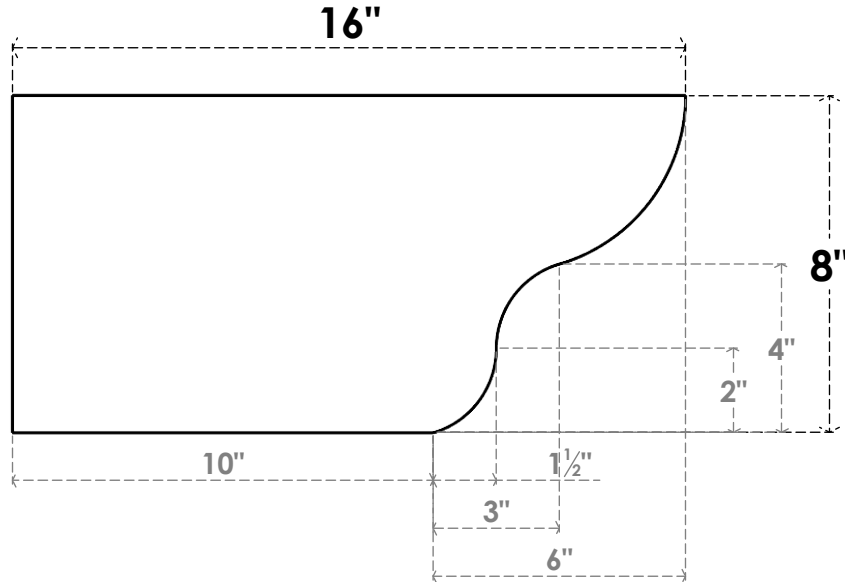

ITEM NUMBER: RFTURO060X08000X16000X008GRN00RCPR

6"W X 8"H X 16"L TIMBERTHANE ROUGH CEDAR GREENSBORO FAUX WOOD OPEN RAFTER TAIL, 8"L END, PRIMED TAN

SIDE PROFILE

ISOMETRIC

FRONT PROFILE

GENERATED DATE : 03/02/2023