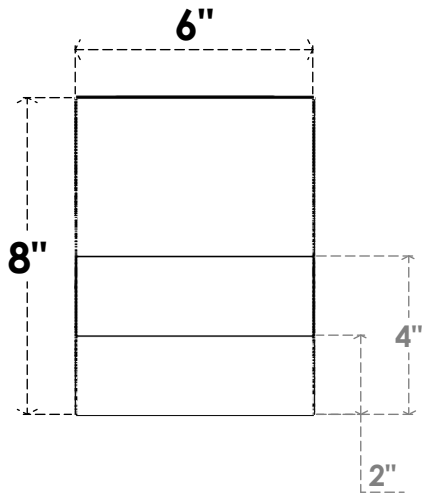

ITEM NUMBER: RFTURO060X08000X16000X008GRN00RCPR

6"W X 8"H X 16"L TIMBERTHANE ROUGH CEDAR GREENSBORO FAUX WOOD OPEN RAFTER TAIL, 8"L END, PRIMED TAN

SIDE PROFILE

ISOMETRIC

FRONT PROFILE

GENERATED DATE : 03/02/2023